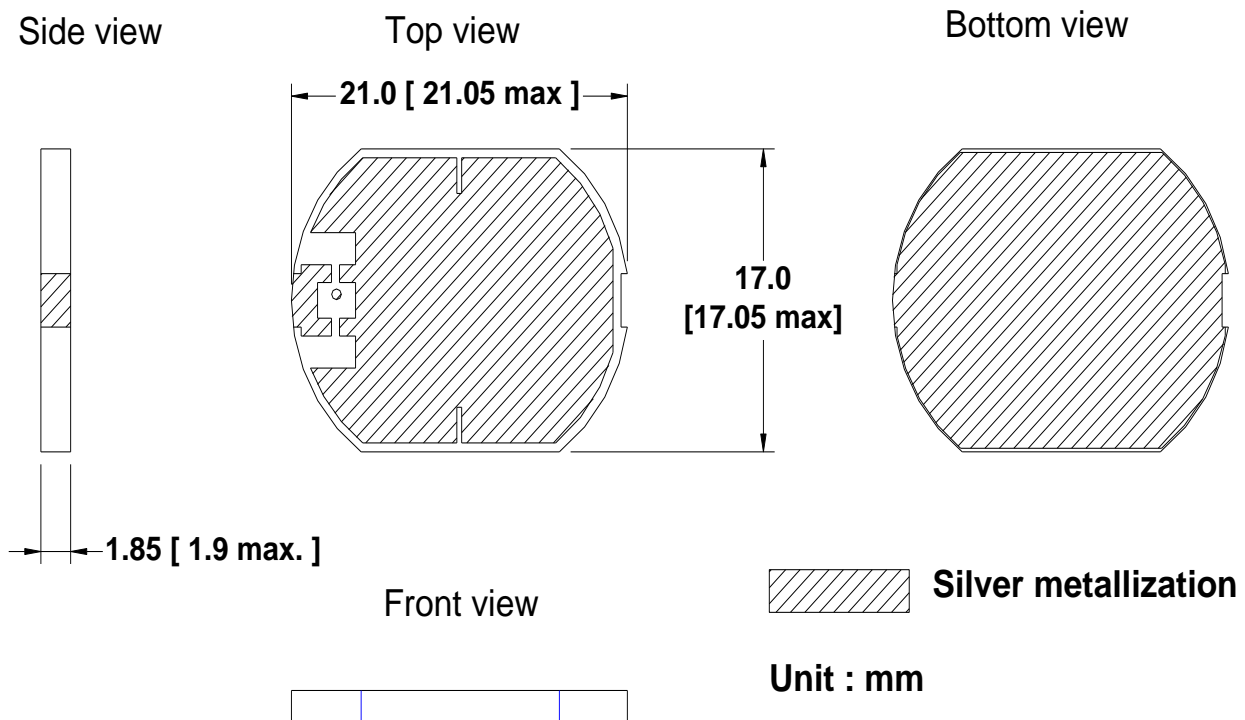

Electrical Specification

Items	Characteristics	Unit
Operating Frequency Range	915.0 ~ 923.0	MHz
Reading Range[m]	0.4	Min.
Application	Casino	

Mechanical Specification

Plot Data